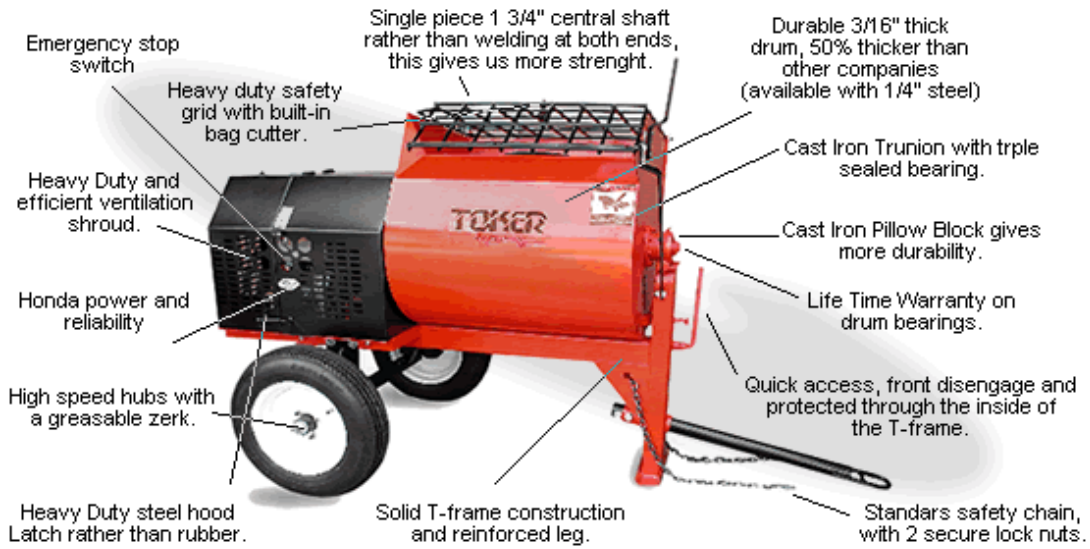

Mortar Mixers BLOW OUT!

Model	MM6		MM10
Batch capacity bags	1.5 - 2		2.5 - 3.5
Batch capacity cu.ft. (cu m)	6 (.17)		9 (.26)
Power	Honda 5.5 to 8 H.P.		Honda 8 H.P.
Drive	V-Belt To gears		V-Belt To gears
Wheels	12 x 4.8 High - speed		13 x 6.50 High - speed
Width in (cms)	51" (129)		51" (129)
Length in (cms)	76" (193)		76" (193)
Height in (cms)	58" (147)		59" (149)
Weight (approx) Lbs (Kgs)	737 (335)		880 (400)
SPECIAL PRICE	\$ 1,687.00		\$ 1,982.00

- PRICES ARE F.O.B. CHINO, CA 91710
- WHILE THEY LAST

SCAFFOLD SPECIALS!

**ANGLE IRON CROSS BRACES
7' X 3' X 4' DOUBLE PUNCHED HOLE**

\$ 9.95 Each
(In 100 pc. Units)

**4' ROLL & FOLD
SCAFFOLD UNIT**

\$ 99.00 each

**6' MULTI-FUNCTION
BASE UNIT**

\$ 199.00 each

HOT SPECIALS WHILE THEY LAST!!!!

MORTAR BOARDS
QTY OF 40 AVAILABLE
\$ 22.00 each

MORTAR PANS TOO!
10 AVAILABLE
\$ 30.00 EACH

SPEEDY-CLEAN

Concrete Dissolver
Nonflammable, will not harm pain, non-corrosive and 100% Biodegradable
22 oz. bottle