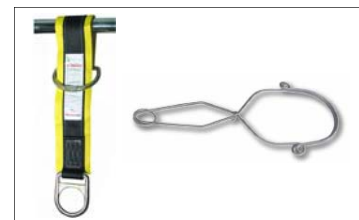

**Cable and Web SRL'S
(Self-Retracting Lifelines)**

- Cable > available from 20' to 98'
- Web > available from 10' to 20'
- Economical to rugged and fully serviceable.
- Excellent for confined space.

**Large Bag
50071**

18"L x 10"H x 9"W

Store and protect your fall protection
equipment when not in use

A wide variety of sizes and styles

**6' Internal Lanyard
#7259**

- Internal continuous-length shock absorber limits arresting forces to 900 lbs. or less.
- 1-1/4" Tubular webbing has a tensile strength of 6,000 lbs.
- Meets or exceeds the requirements of OSHA 1926 and ANSI